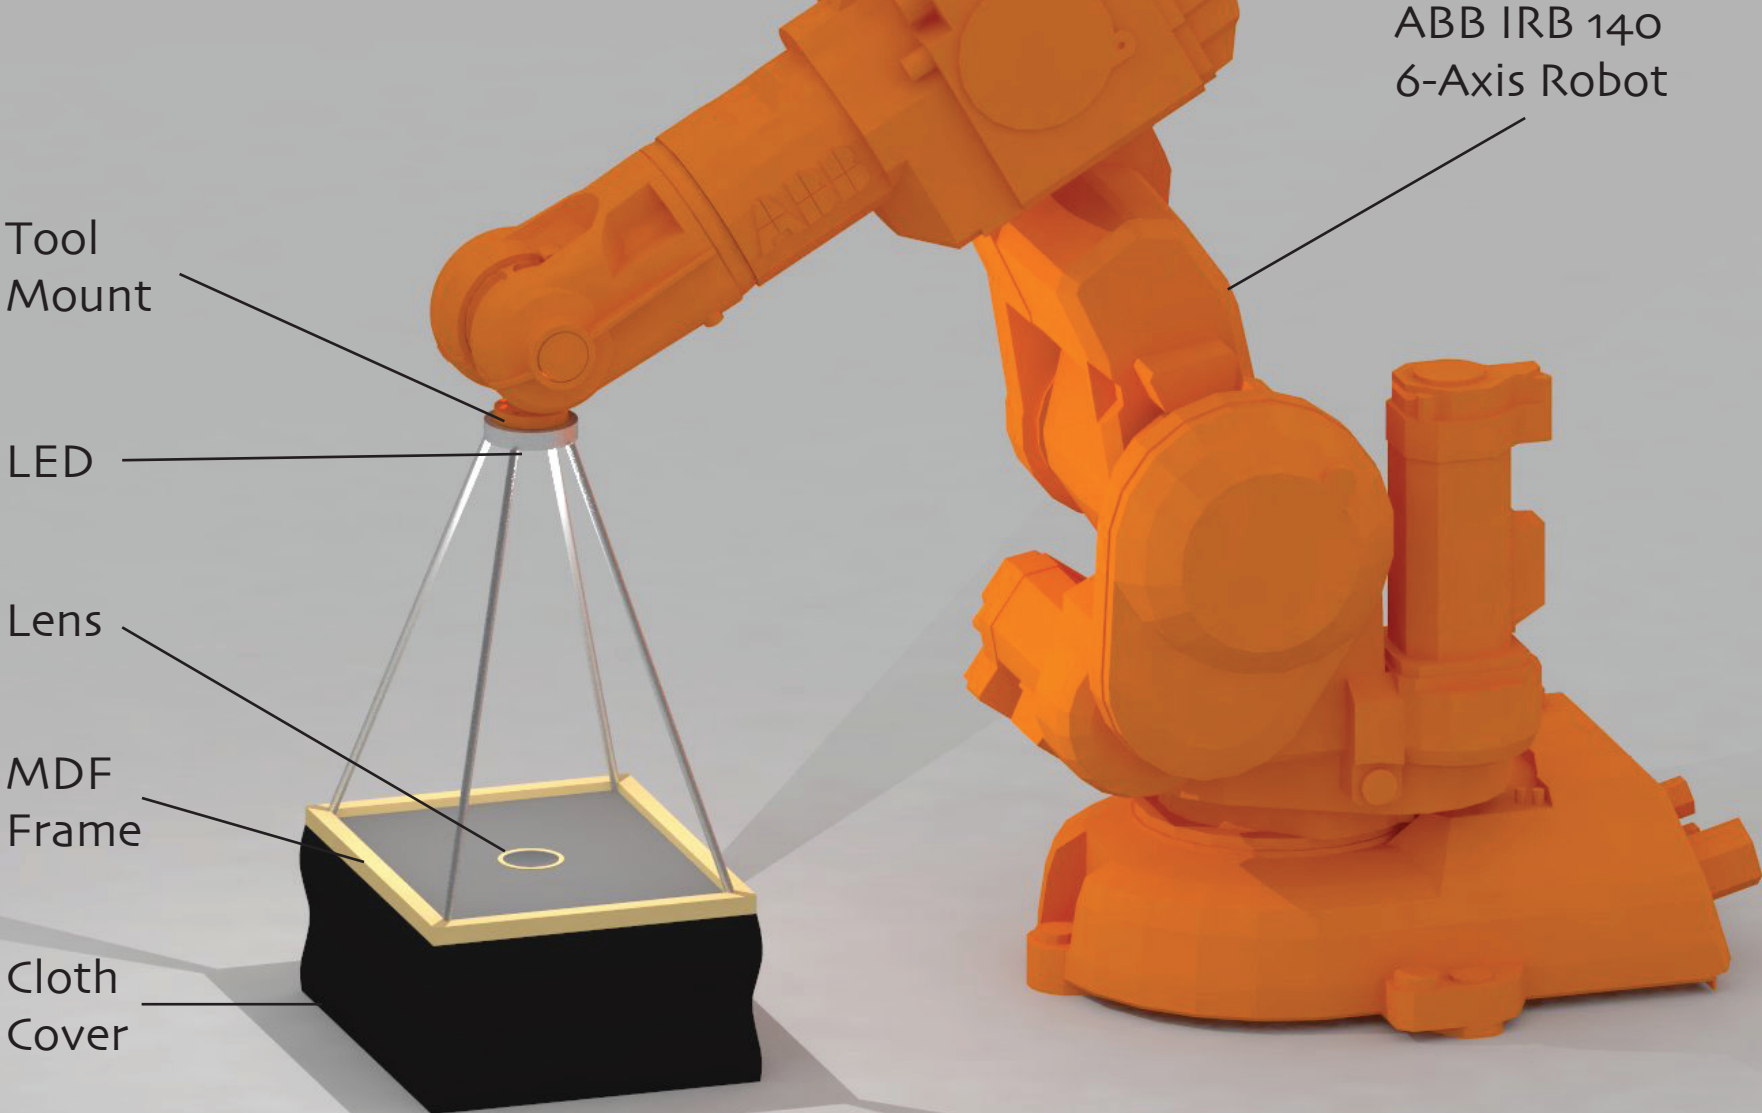

CALLIGROBOT

Brush of Light at the End of a 6-Axis Robot

Will Crowover

*Da Vinci
Dream*

TOOL DESIGN

Light Demo Video

<http://www.youtube.com/watch?v=Ok3UEGGDIo0&feature=youtu.be>