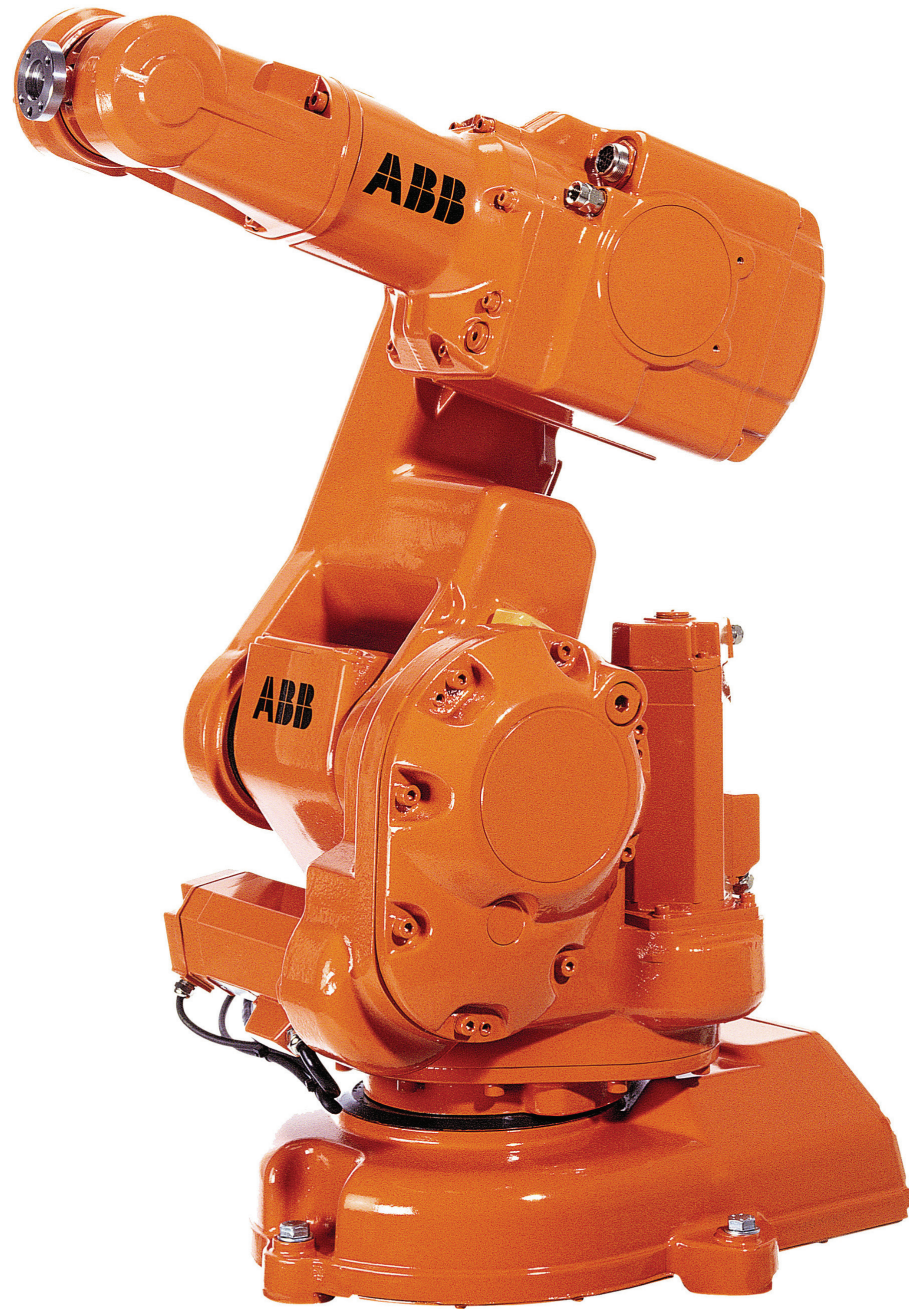

CALLIGROBOT

Brush of Light at the End of a 6-Axis Robot

Will Crowover

*Da Vinci
Dream*

TOOL DESIGN

Light Demo Video

<http://www.youtube.com/watch?v=Ok3UEGGDIo0&feature=youtu.be>